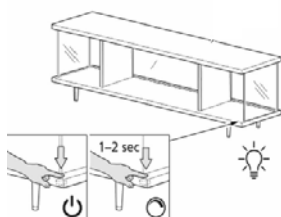

Optional elements

light package

Optionally all sideboards can be equipped with a light package for internal illumination. Each consisting of two warm white LED stripes with diffuser cover. Those are flush mounted into the upper panel.

The light is operated by a switch (veneered invisibly) placed on top the lower panel in the front. The light is activated by touch. A longer contact dims the light.