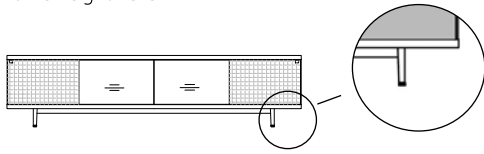

The set also includes the louvers in the lower panel for the ventilation of technical devices as well as a detachable cable tray underneath the sideboard.

cable outlet

THE FARNS

Base designs

frame height 15 cm

frame height 30 cm

All sideboards are available in both frame heights.

Variants*

with 2 doors
(in the front)

with 4 doors
(in the front)

with 8 doors
(4 in the front, 4 on the back)

without doors

corpus height 45 cm