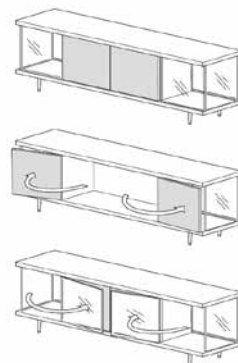

front: outer doors in glass,
inner doors in wood

back: outer panel in glass,
inner panel in wood

front: open

back: panel in glass

corpus height 120 cm

front: glass door on the left,
wooden door on the right

back: wooden door on the left,
glass door on the right

*Note: pictured above is version L.
Version R is side-inverted.*

* all examples are also available with frame height 30 cm

Flexible doors

All doors can be opened at 180 degrees.

Adjacent glass and wooden doors have a common pivot point. Around this point doors can be turned together. Invisible magnets keep them together and also hold them in their final positions.

A door opened at 180° together with an adjacent door looks like ONE door. This is possible in both directions. This offers a variety of door combinations and positions.

sideboard

2700
in cm W 240 D 58 H 60
in inches W 94½ D 22¾ H 23½

2701
W 240 D 58 H 75
W 94½ D 22¾ H 29½

2702
W 240 D 58 H 90
W 94½ D 22¾ H 35½

2703
W 240 D 58 H 105
W 94½ D 22¾ H 41¼

2715
in cm W 240 D 58 H 60
in inches W 94½ D 22¾ H 23½